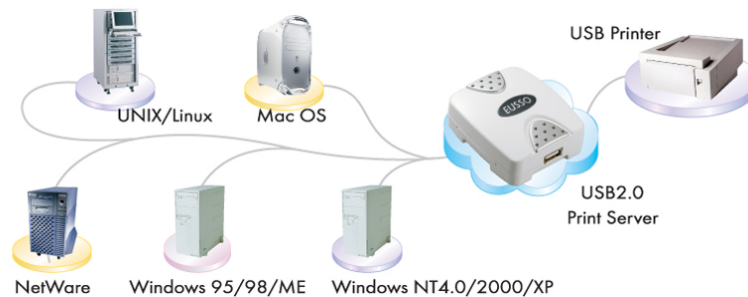

SPECIFICATIONS

System Specifications	
Host Interface	1 x USB2.0 Port 1 X RJ-45 10/100M LAN Port
Network Protocol	TCP/IP, IPX, NetBEUI, AppleTalk, LPR, SMB over TCP/IP
Operating System	Windows 95/98/98SE/Me, Windows NT 4.0/2000/XP/Vista/7, Mac OS 8.1 or higher, UNIX/Linux, NetWare (Bindery/NDS)
Management	Windows setup program (PSAdmin) Web browser management Telnet configuration HP Web JetAdmin, HP JetAdmin
Printer Support	Laser, Bubble Jet, Ink Jet, Color, USB Printers
Advanced Feature	DHCP Client Support, Print Job Control & Status Internet Printing Protocol (IPP), E-mail Alert SNMP agent, ECP Parallel port printing mode Firmware Upgrade, Windows Print Monitor Technology
System Memory	8Mbytes SDRAM
LED Indicators	Power/ Status: Orange USB Link: USB2.0 (green) / USB1.1 (orange) LAN Link: 10Mbps (yellow) / 100Mbps (green)
Power Supply	5VDC, 2A Mini-Size Power Adapter
Dimension	74 (L) x 65 (W) x 29 (H) mm
Weight	56 g
EMI Certifications	CE / FCC Class B

Environment

Operating Temperature	0°C to 55°C (32°F to 131°F)
Storage Temperature	-20°C to 70°C (-4°F to 158°F)
Operating Humidity	10% to 95% Non-Condensing
Storage Humidity	0% to 95% Non-Condensing

Application Diagram

Multi-Protocol USB2.0 Network Print Server Application Diagram

This single USB2.0 port print server allows any PC on a network to print any combination of variety USB printers through multiple operating systems and protocols support for maximum printer efficiency.

ORDERING INFORMATIONS

Model	Description
UPS1211-U2	1-USB2.0 Port Mini-Size 10/100Mbps Print Server

EUSO Technologies, Inc. is a dedicated data communication and networking company. With professional experiences in design, production, marketing and service support, we deliver the full range networking products including Gigabit Ethernet, Fiber Optic, Wireless LAN, Switches, Hubs, LAN cards, PCMCIA adapters, Converter, Transceivers.. As well as Internet Telephony Gateway, Print Servers, Internet Sharing Servers and many others.

2006/5/20 ver 1.0

EUSO Technologies, Inc.

6F, No.389, Sec.2, Chung Shan Road, Chung Ho City, Taipei 235-58, Taiwan

TEL:+886 (2) 8221-4616 E-mail:sales@euso.com

FAX:+886 (2) 8221-4607 http://www.euso.com